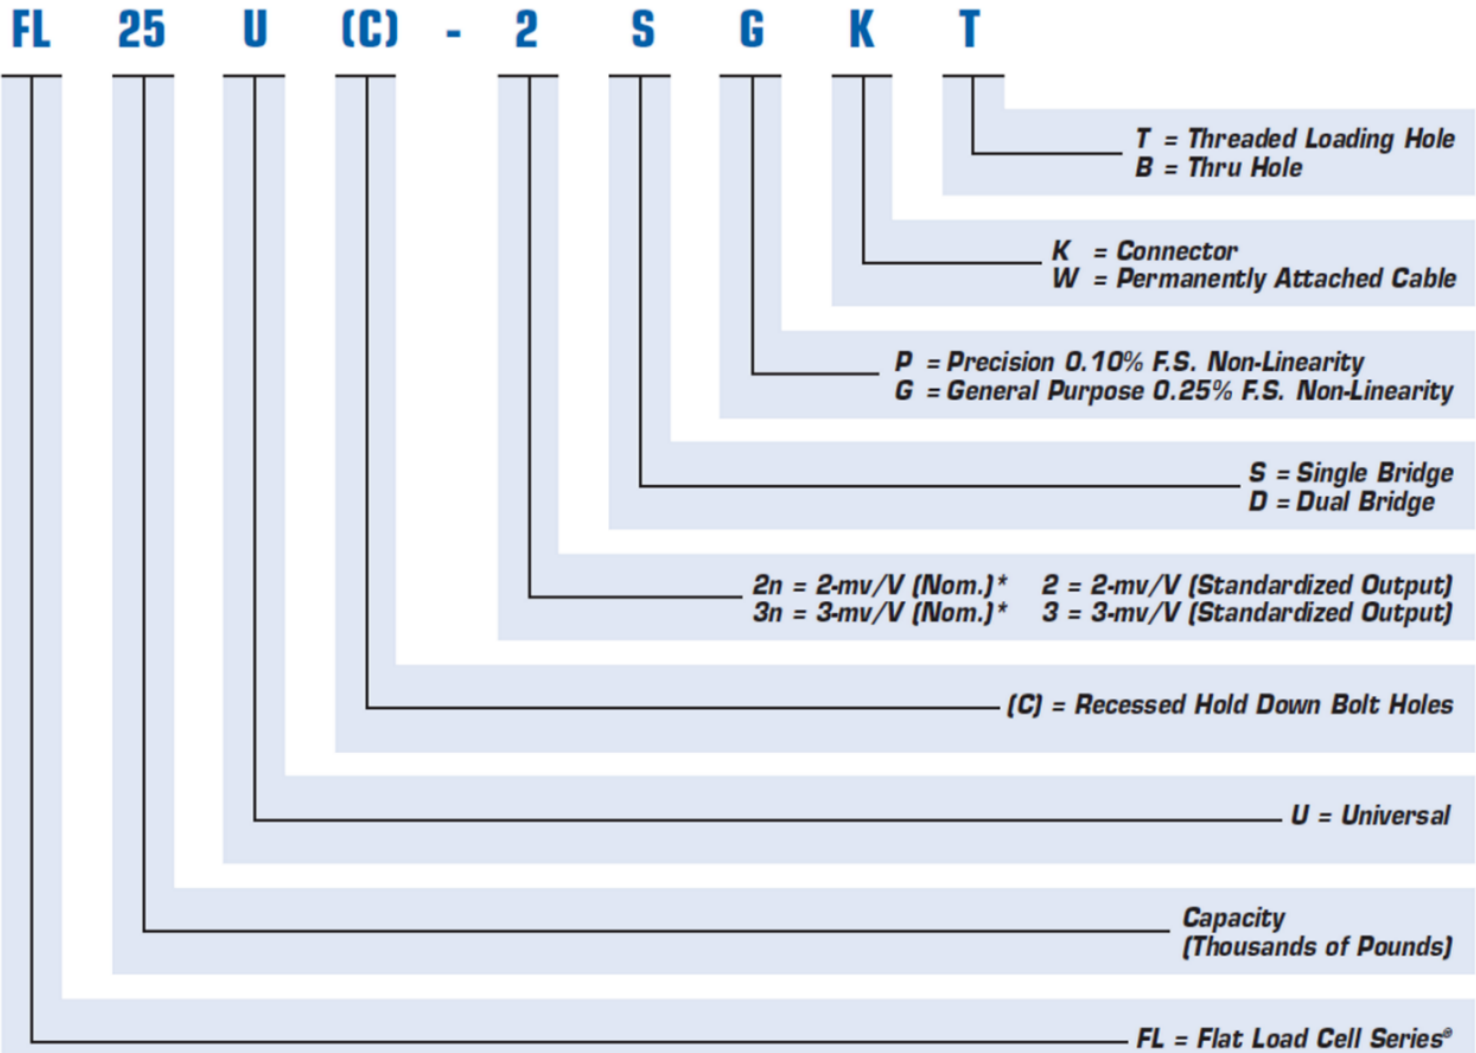

STANDARD FLAT LOAD CELLS®

ORDERING INFORMATION

* Exact output provided with calibration data.